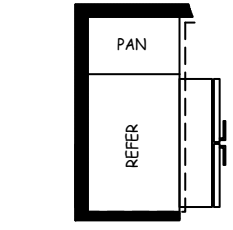

MODEL: MA-1135LDX-16

*FURNITURE IS OPTIONAL

W/20CF & 22CF REFER