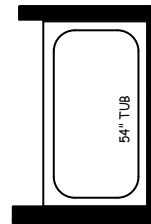

MODEL: MA-1135ADX-16

*FURNITURE IS OPTIONAL

W/20CF & 22CF REFER

ALT 54" T/S